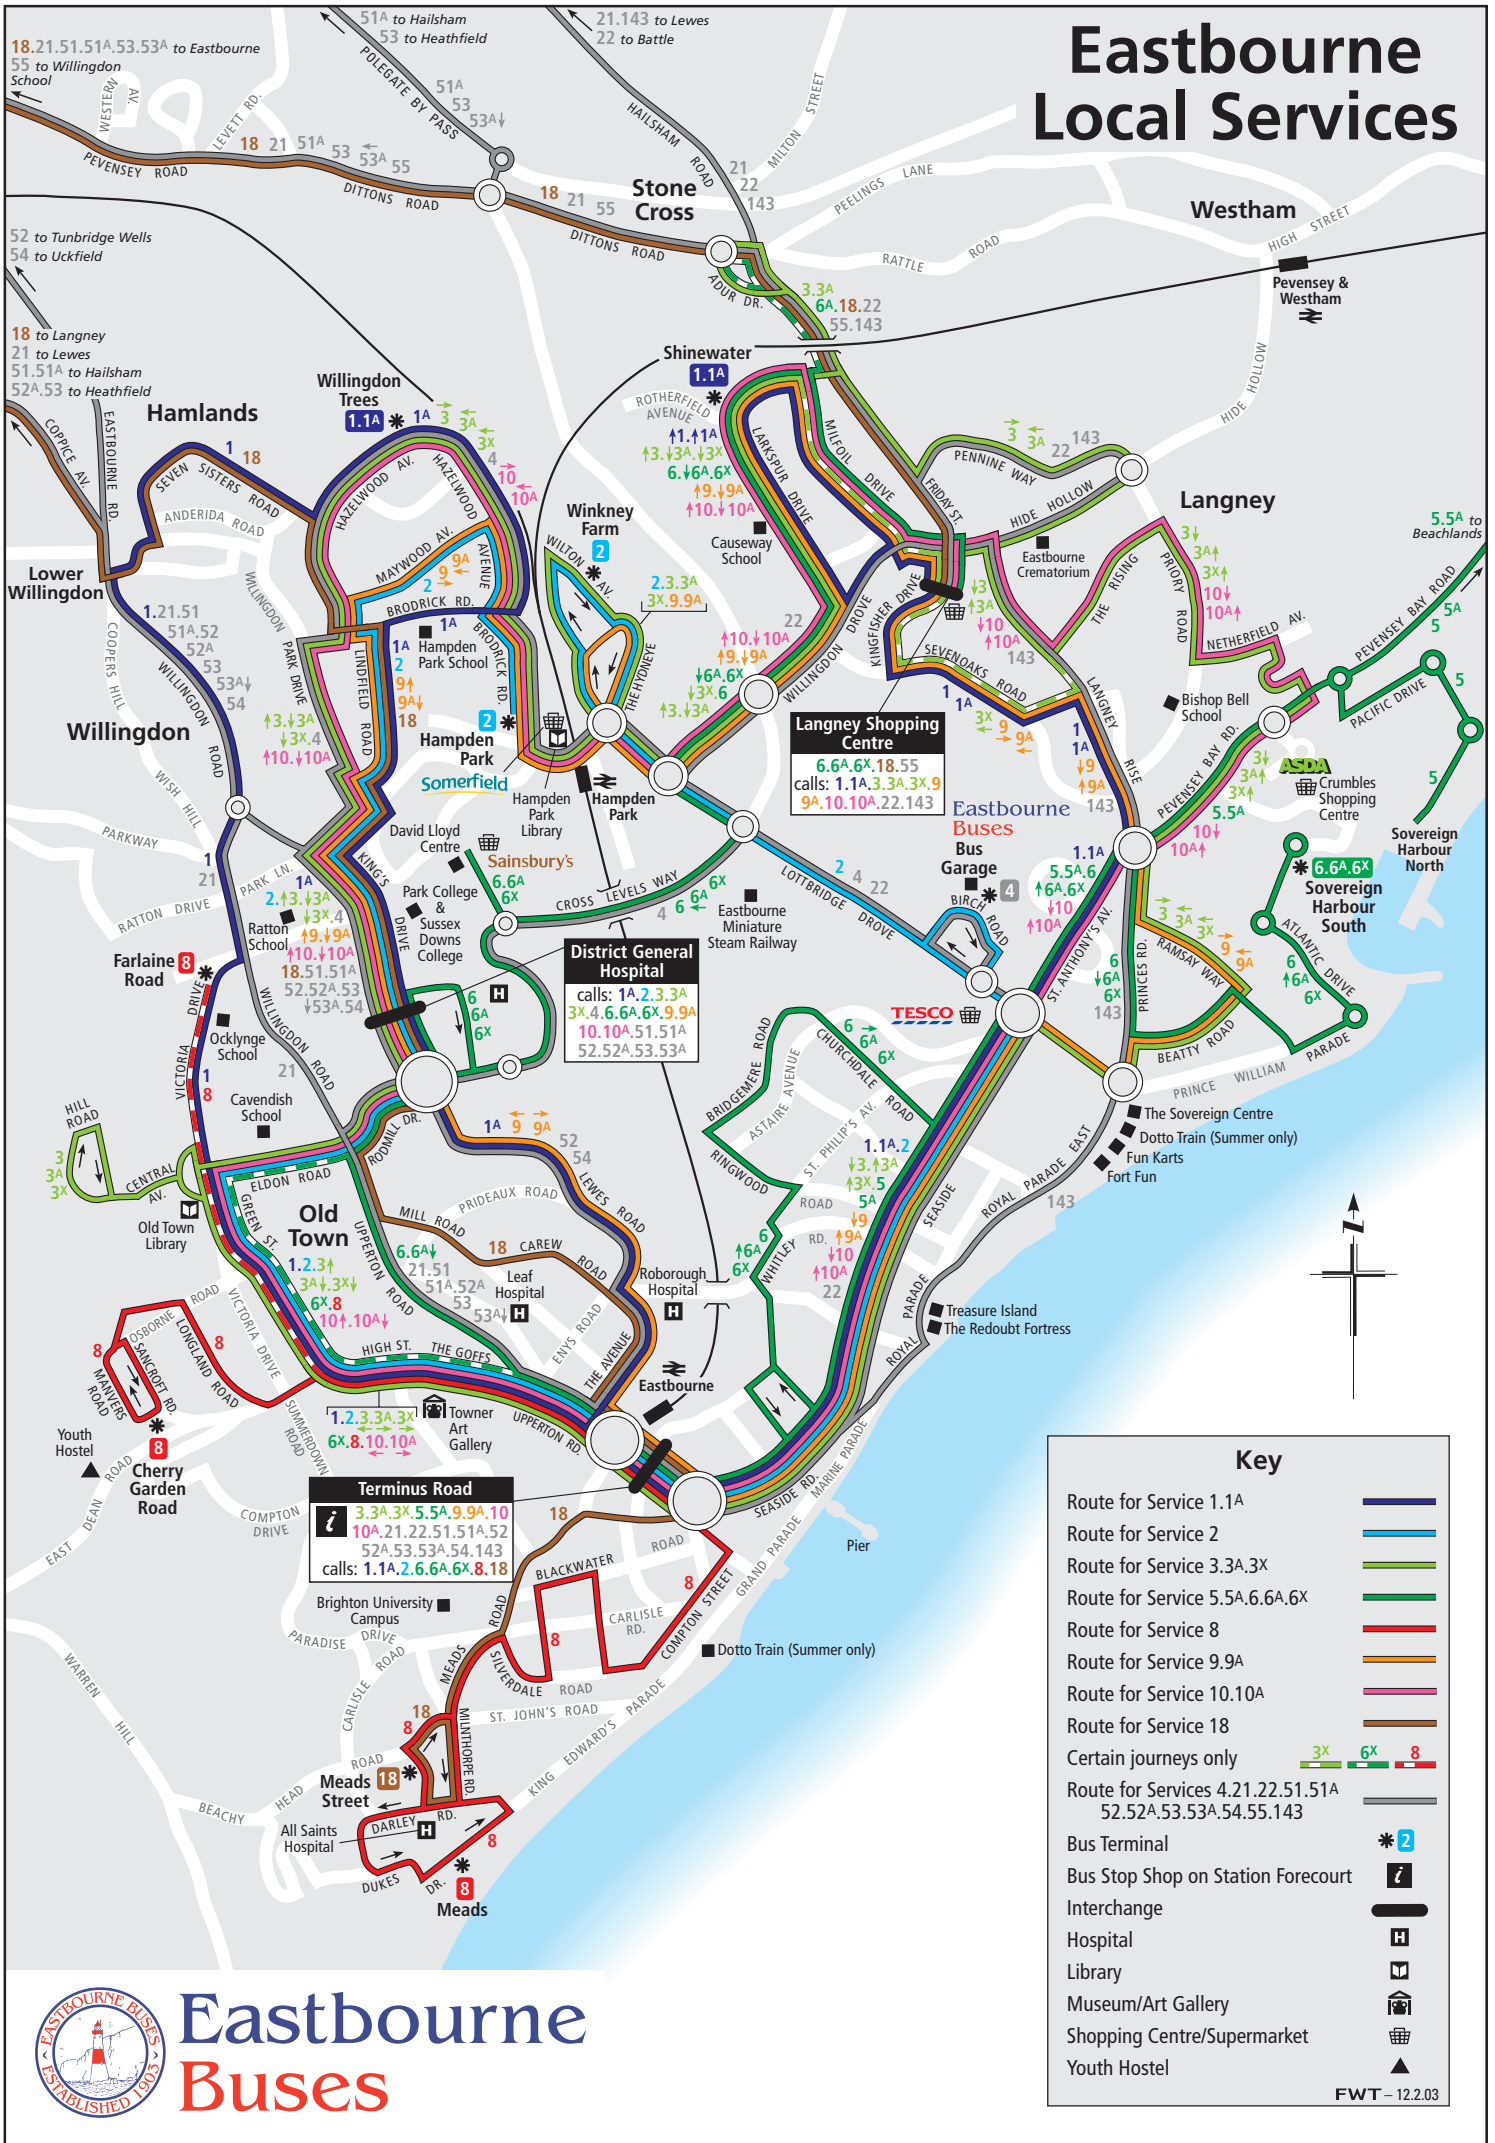

Eastbourne Local Services

18.21.51.51A.53.53A to Eastbourne
55 to Willington School

52 to Tunbridge Wells
54 to Uckfield

18 to Langney
21 to Lewes
51.51A to Hailsham
52A.53 to Heathfield

1.21.51
51A.52
52A
53
53A
54

1.21.51
51A.52
52A
53
53A
54

1.21.51
51A.52
52A
53
53A
54

1.21.51
51A.52
52A
53
53A
54

1.21.51
51A.52
52A
53
53A
54

1.21.51
51A.52
52A
53
53A
54

1.21.51
51A.52
52A
53
53A
54

1.21.51
51A.52
52A
53
53A
54

1.21.51
51A.52
52A
53
53A
54

1.21.51
51A.52
52A
53
53A
54

1.21.51
51A.52
52A
53
53A
54

1.21.51
51A.52
52A
53
53A
54

1.21.51
51A.52
52A
53
53A
54

District General Hospital
calls: 1A.2.3.3A
3X.4.6.6A.6X.9.9A
10.10A.51.51A
52.52A.53.53A

Langney Shopping Centre
6.6A.6X.18.55
calls: 1.1A.3.3A.3X.9
9A.10.10A.22.143

Terminus Road
3.3A.3X.5.5A.9.9A.10
10A.21.22.51.51A.52
52A.53.53A.54.143
calls: 1.1A.2.6.6A.6X.8.18

Key	
Route for Service 1.1A	
Route for Service 2	
Route for Service 3.3A.3X	
Route for Service 5.5A.6.6A.6X	
Route for Service 8	
Route for Service 9.9A	
Route for Service 10.10A	
Route for Service 18	
Certain journeys only	
Route for Services 4.21.22.51.51A 52.52A.53.53A.54.55.143	
Bus Terminal	
Bus Stop Shop on Station Forecourt	
Interchange	
Hospital	
Library	
Museum/Art Gallery	
Shopping Centre/Supermarket	
Youth Hostel	